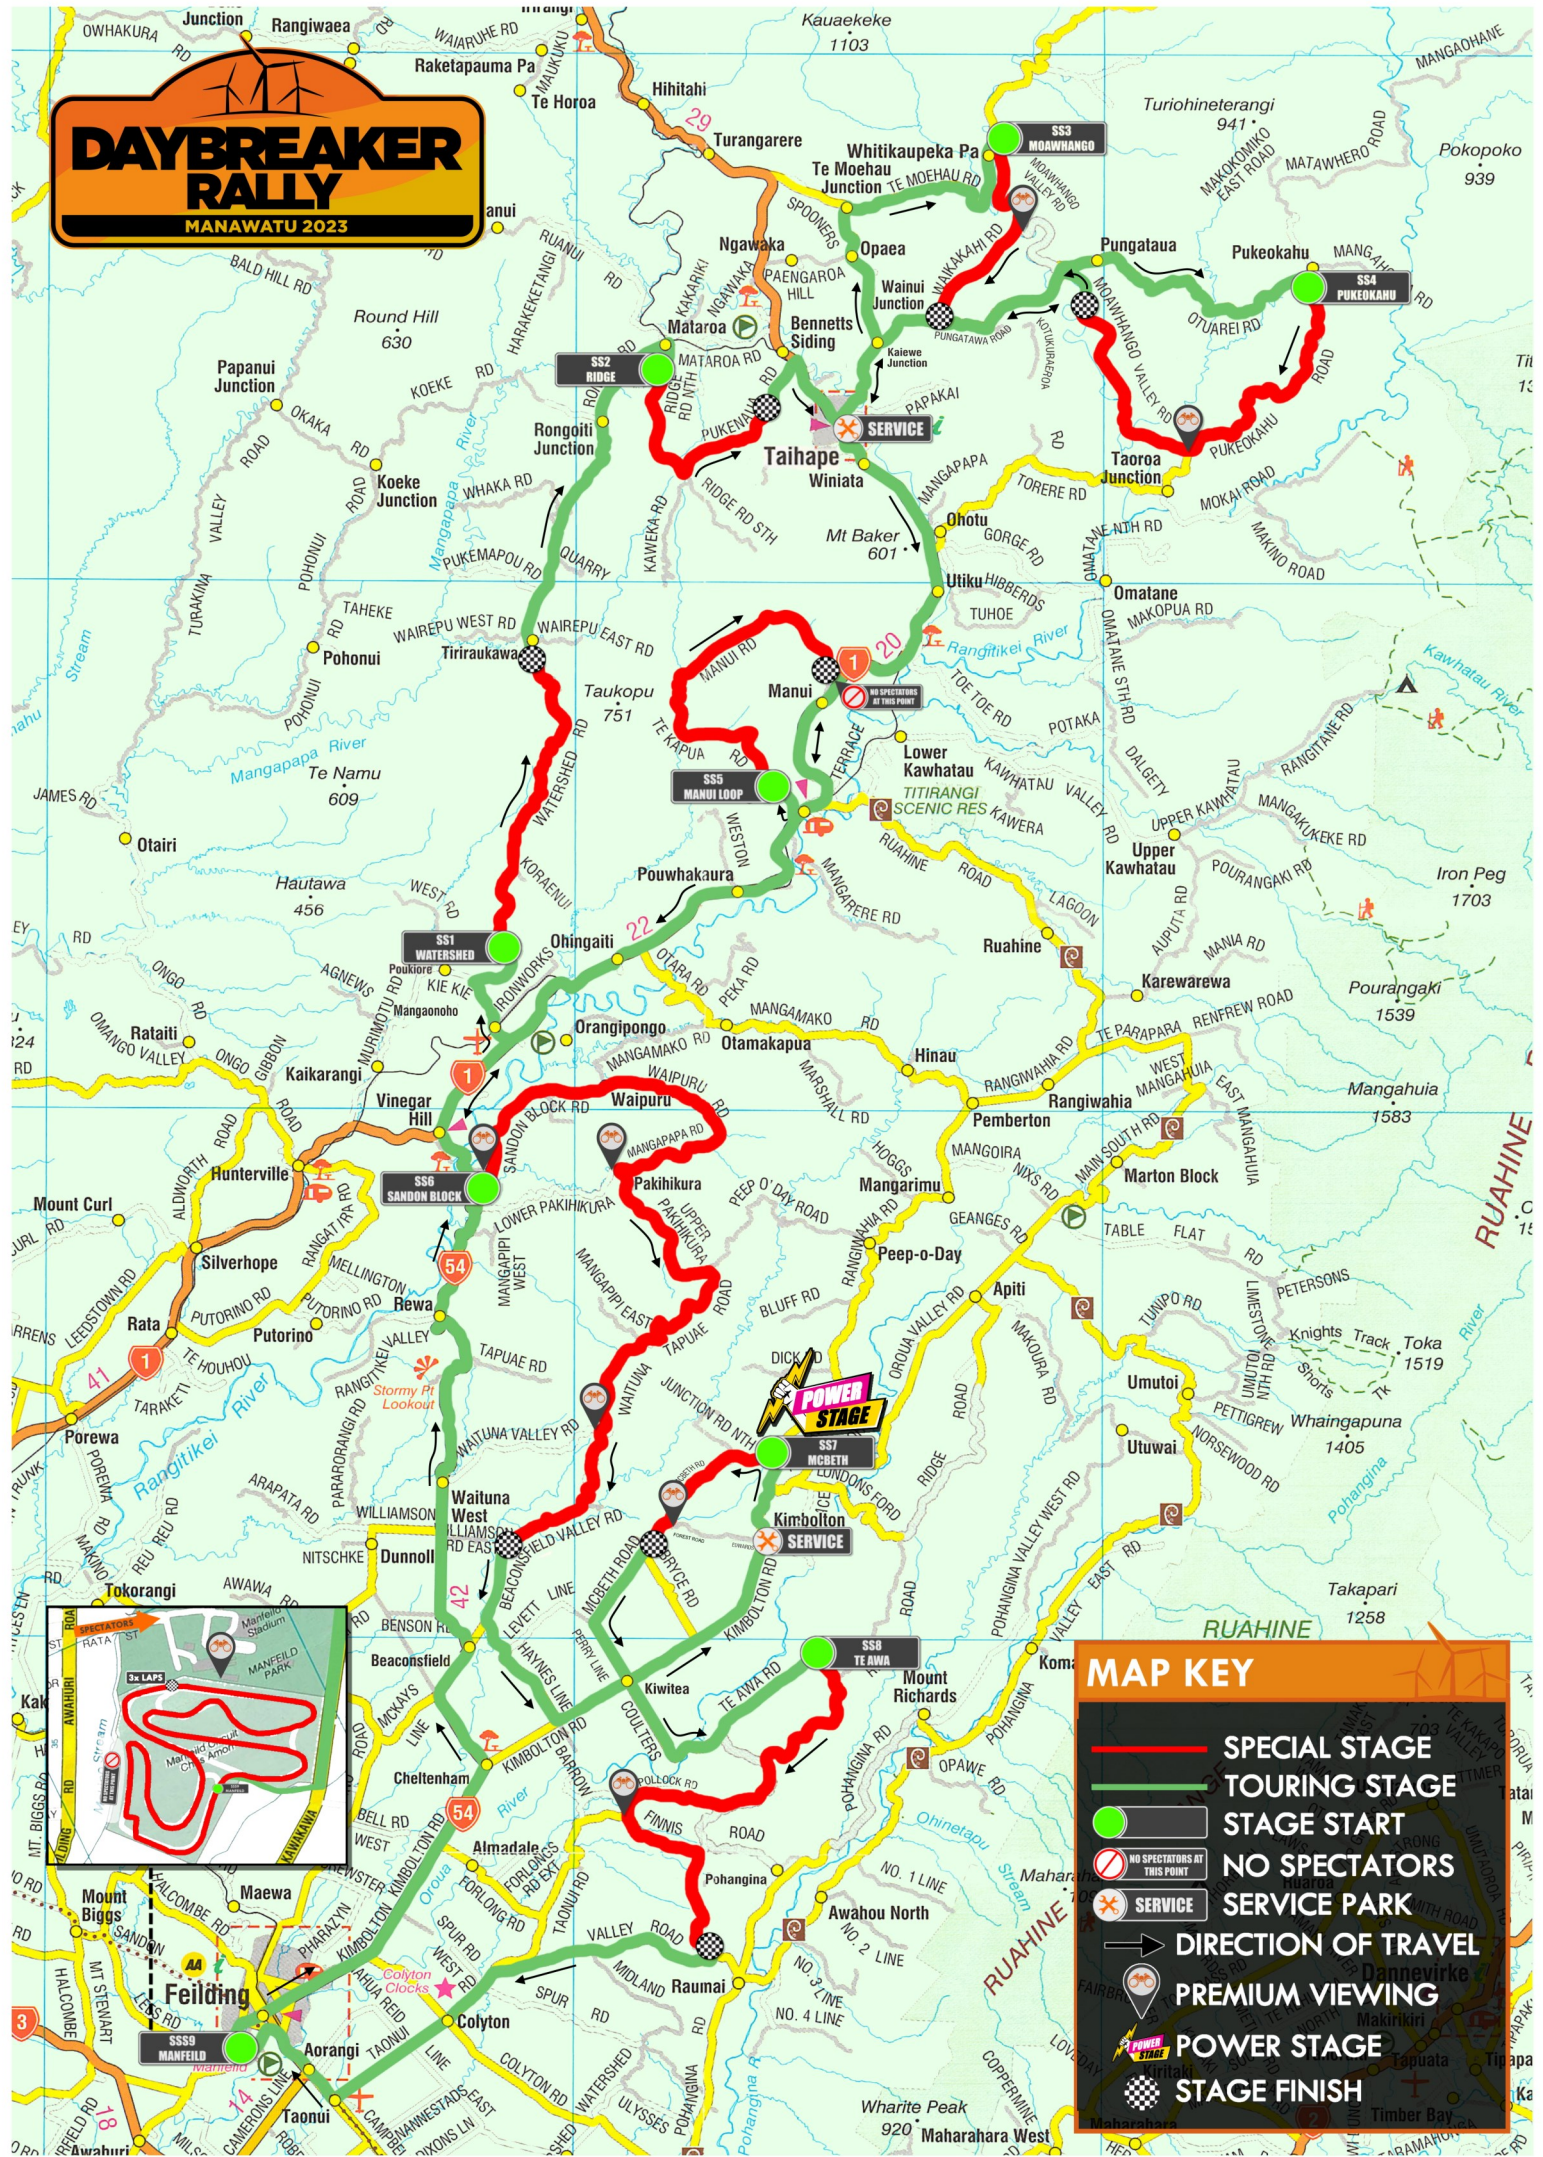

DAYBREAKER RALLY

MANAWATU 2023

MAP KEY

- SPECIAL STAGE
- TOURING STAGE
- STAGE START
- NO SPECTATORS
- + SERVICE PARK
- DIRECTION OF TRAVEL
- PREMIUM VIEWING
- ⚡ POWER STAGE
- STAGE FINISH